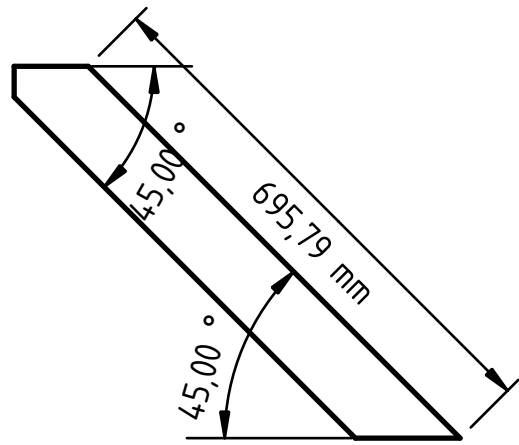

Perspective

Right Side

Author: Oddbjørn Norstrand Appr.:	Legal owner: Oddbjørn Norstrand	Scale: 1:10 Toler.: +/- ?	Sheet: 1 of 2 Size: A4
TITLE: Outdoor Worktable		Part material: 98x48 and 148x36 Part number:	
		Drawing no.: 1	
Document type: Mechanical assembly drawing		Date: 2020-06-20	Revision: REV A
Distributed under the Creative Commons Attribution-ShareAlike 4.0 International (CC BY-SA 4.0)			

Front Side

Diagonal

Bottom

Author: Oddbjørn Norstrand Appr.:	Legal owner: Oddbjørn Norstrand	Scale: 1:10 Toler.: +/- ?	Sheet: 1 of 2 Size: A4
TITLE: Outdoor Worktable		Part material: 98x48 and 148x36 Part number:	
		Drawing no.:	
Document type: Mechanical assembly drawing		Date: 2020-06-20	Revision: REV A
Distributed under the Creative Commons Attribution-ShareAlike 4.0 International (CC BY-SA 4.0)			