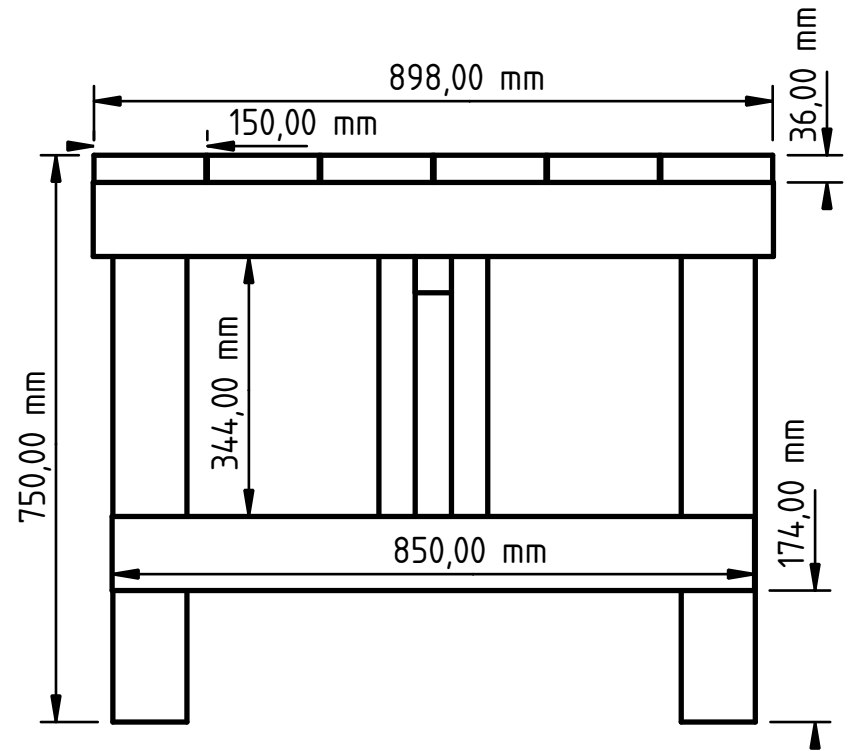

Perspective

Right Side

Author: Oddbjørn Norstrand Appr.:	Legal owner: Oddbjørn Norstrand	Scale: 1:10 Toler.: +/- ?	Sheet: 1 of 2 Size: A4
TITLE: Outdoor Worktable		Part material: 98x48 and 148x36 Part number:	
		Drawing no.: 1	
Document type: Mechanical assembly drawing		Date: 2020-06-20	Revision: REV A
Distributed under the Creative Commons Attribution-ShareAlike 4.0 International (CC BY-SA 4.0)			

Front Side

Diagonal

Bottom

Author: Oddbjørn Norstrand Appr.:	Legal owner: Oddbjørn Norstrand	Scale: 1:10 Toler.: +/- ?	Sheet: 1 of 2 Size: A4
TITLE: Outdoor Worktable		Part material: 98x48 and 148x36 Part number:	
		Drawing no.:	
Document type: Mechanical assembly drawing		Date: 2020-06-20	Revision: REV A
Distributed under the Creative Commons Attribution-ShareAlike 4.0 International (CC BY-SA 4.0)			