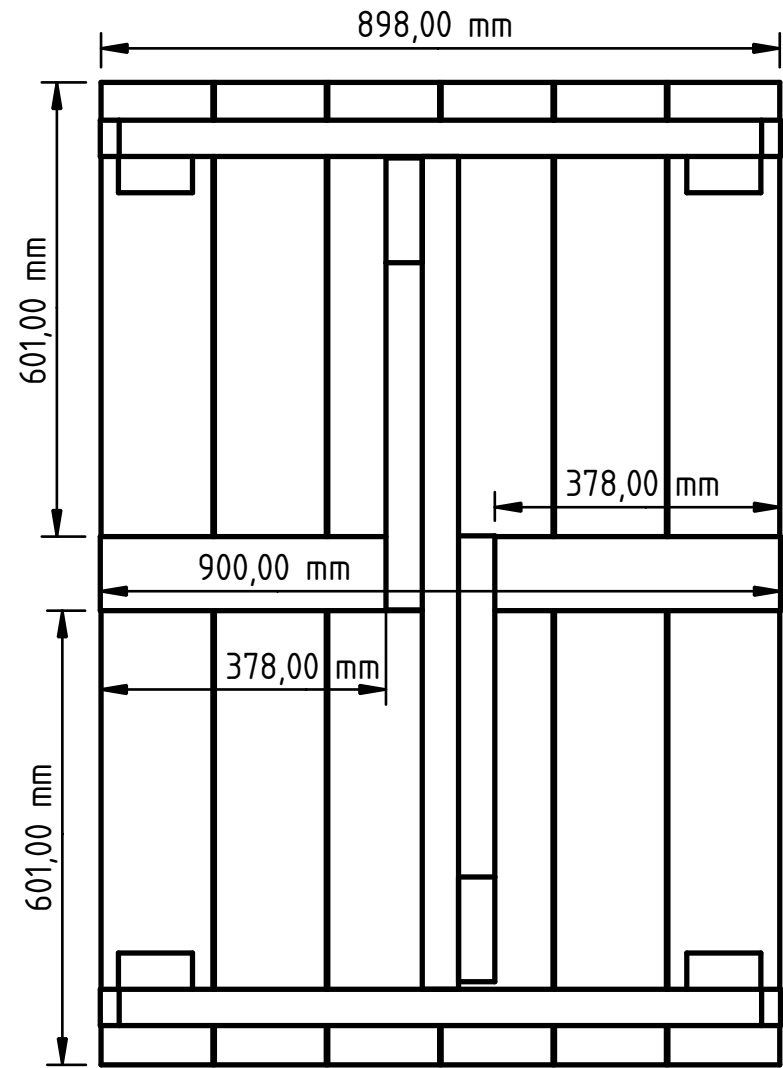

Perspective

Right Side

Author: Oddbjørn Norstrand Appr.:	Legal owner: Oddbjørn Norstrand	Scale: 1:10 Toler.: +/- ?	Sheet: 1 of 2 Size: A4
TITLE: Outdoor Worktable		Part material: 98x48 and 148x36 Part number:	
		Drawing no.: 1	
Document type: Mechanical assembly drawing		Date: 2020-06-20	Revision: REV A
Distributed under the Creative Commons Attribution-ShareAlike 4.0 International (CC BY-SA 4.0)			

Front Side

Diagonal

Bottom

Author: Oddbjørn Norstrand Appr.:	Legal owner: Oddbjørn Norstrand	Scale: 1:10 Toler.: +/- ?	Sheet: 1 of 2 Size: A4
TITLE: Outdoor Worktable		Part material: 98x48 and 148x36 Part number:	
		Drawing no.:	
Document type: Mechanical assembly drawing		Date: 2020-06-20	Revision: REV A
Distributed under the Creative Commons Attribution-ShareAlike 4.0 International (CC BY-SA 4.0)			