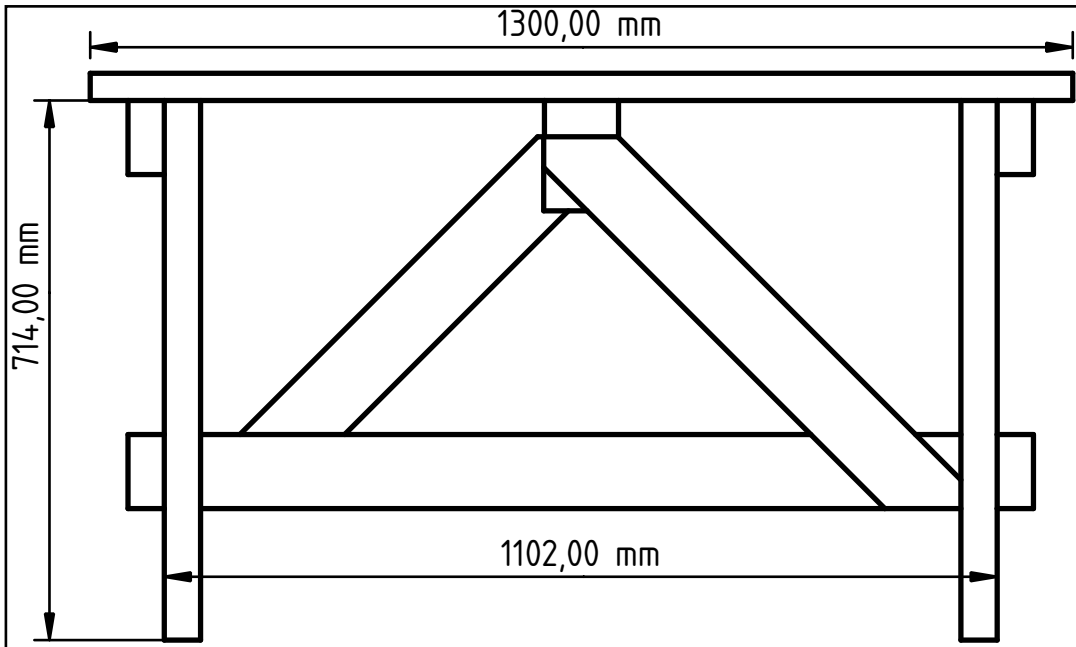

Perspective

Right Side

Author: Oddbjørn Norstrand Appr.:	Legal owner: Oddbjørn Norstrand	Scale: 1:10 Toler.: +/- ?	Sheet: 1 of 2 Size: A4
TITLE: Outdoor Worktable		Part material: 98x48 and 148x36 Part number:	
		Drawing no.: 1	
Document type: Mechanical assembly drawing		Date: 2020-06-20	Revision: REV A
Distributed under the Creative Commons Attribution-ShareAlike 4.0 International (CC BY-SA 4.0)			

Front Side

Diagonal

Bottom

Author: Oddbjørn Norstrand Appr.:	Legal owner: Oddbjørn Norstrand	Scale: 1:10 Toler.: +/- ?	Sheet: 1 of 2 Size: A4
TITLE: Outdoor Worktable		Part material: 98x48 and 148x36 Part number:	
		Drawing no.:	
Document type: Mechanical assembly drawing		Date: 2020-06-20	Revision: REV A
Distributed under the Creative Commons Attribution-ShareAlike 4.0 International (CC BY-SA 4.0)			